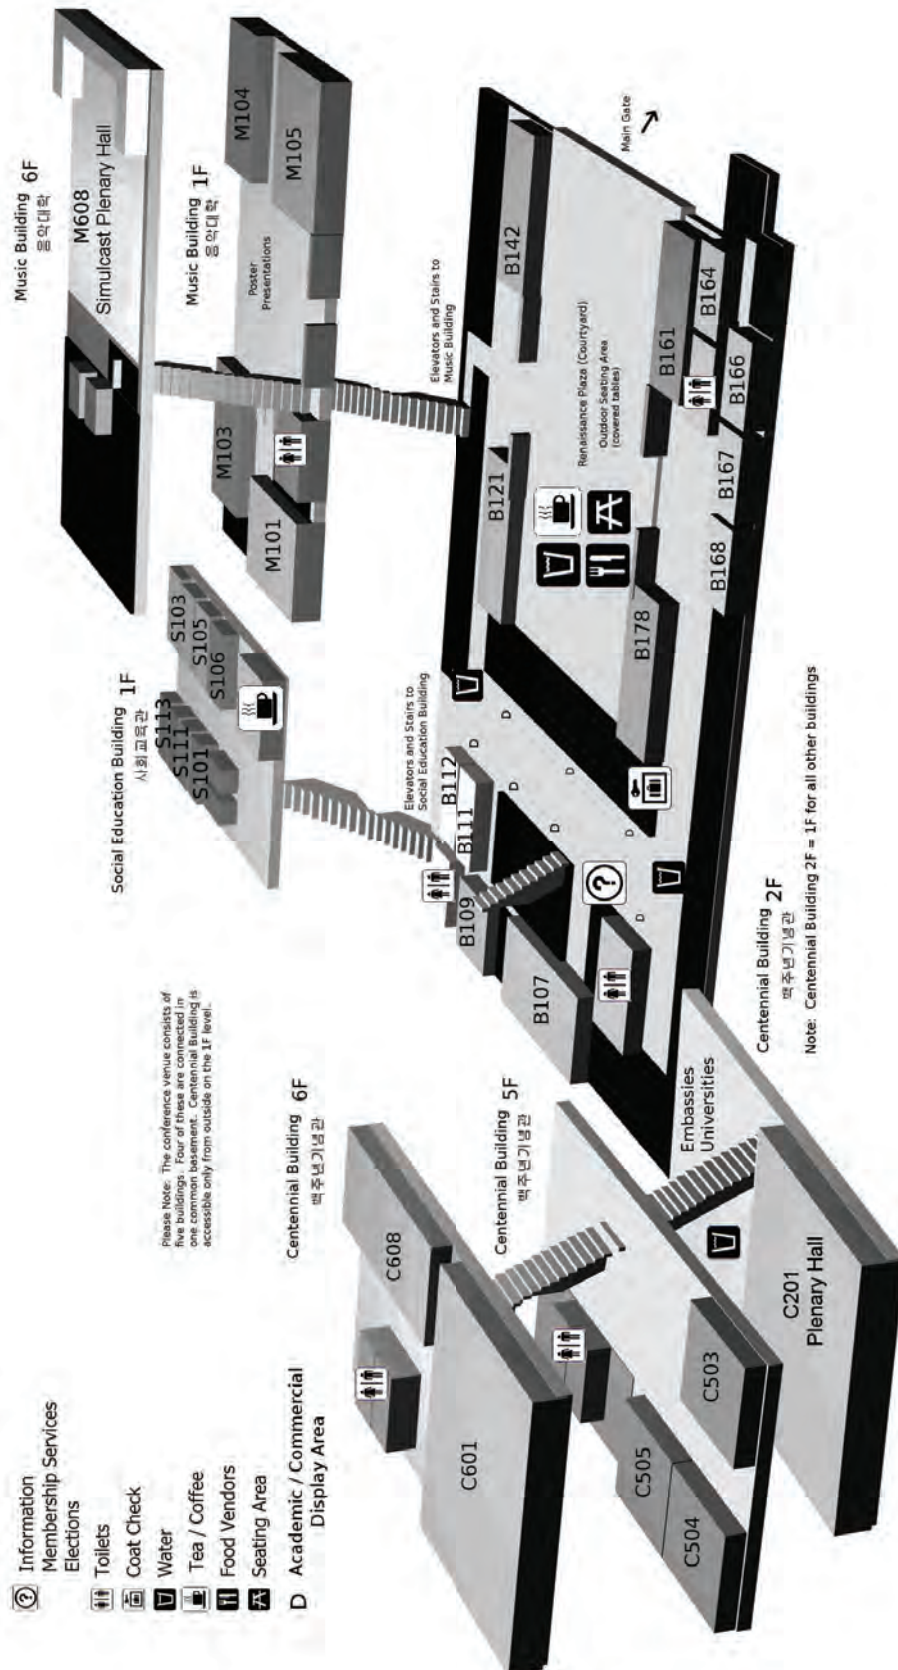

Map of the Conference Venue

Map of Sookmyung Women's University Campus

- | | | |
|-----------------------------|---|--|
| ① Main Entrance | ⑨ Graduate School Building | ⑰ Centennial Memorial Hall (Conference Site) |
| ② Students' Building | ⑩ West Building | ⑱ Library |
| ③ Auditorium | ⑪ Administration Building | ⑲ Science Building |
| ④ Myung Building | ⑫ Concert Hall and Museum | ⑳ International Building 1 |
| ⑤ Sook Building (Dormitory) | ⑬ College of Music (Conference Site) | ㉑ International Building 2 |
| ⑥ Faculty Building | ⑭ Social Education Building (Conference Site) | ㉒ Injae Building |
| ⑦ Faculty Building | ⑮ College of Pharmacy (Conference Site) | ㉓ Renaissance Plaza (Conference Site) |
| ⑧ Suryeon Faculty Building | ⑯ College of Fine Arts (Conference Site) | |